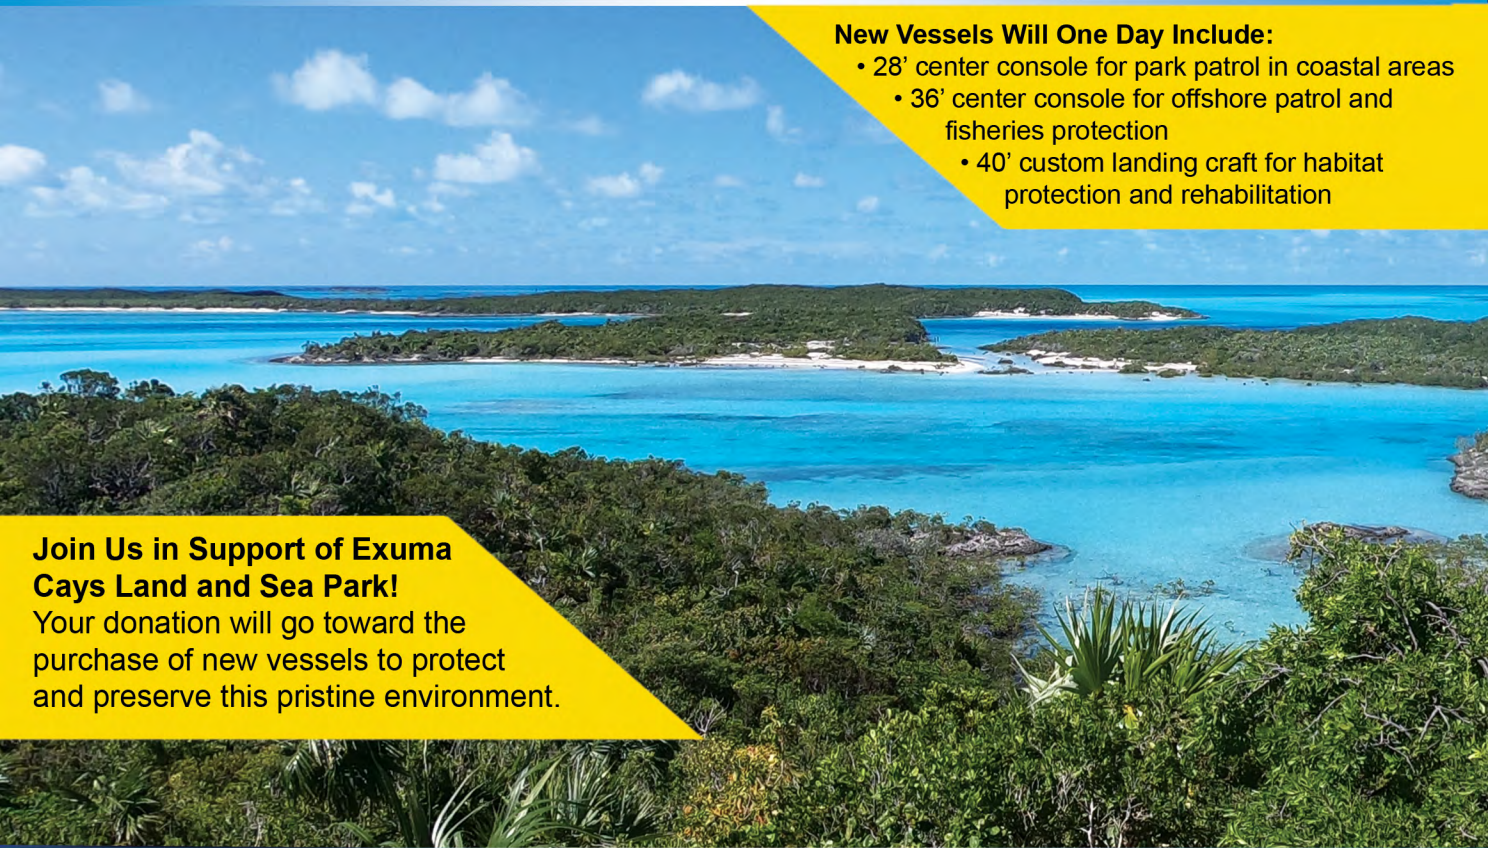

METAL SHARK
METALSHARKBOATS.COM

Exuma Cays Land and Sea Park Executive-Level Sponsorships

New Vessels Will One Day Include:

- 28' center console for park patrol in coastal areas
- 36' center console for offshore patrol and fisheries protection
- 40' custom landing craft for habitat protection and rehabilitation

Join Us in Support of Exuma Cays Land and Sea Park!

Your donation will go toward the purchase of new vessels to protect and preserve this pristine environment.

Executive-Level Sponsorships

Legend*	(Contact Us)
Champion	\$30,000
Guardian	\$20,000
Benefactor	\$10,000
Patron	\$5,000

*Legend sponsors earn the right to name a new park vessel.

Custom 40' Landing Craft Naming Rights Available

Thank you for your support of the Bahamas National Trust and Exuma Cays Land and Sea Park!